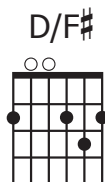

CLOSE

JEREMY RIDDLE & BOB HARTRY

♩=106

Introduction: Em Bm C G

Em Bm C G
I long to know You more rightly

Em Bm C G
I long to see You more clearly

Em Bm C G Em Bm C G
Won't You show me more and more of You

Em Bm C G
No longer to simply see in part

Em Bm C G
The fullness of Your grace, the wonders of Your heart

Em Bm C G Em
May I be so bold and ask of You

(Em) Bm C
May I ask

G Em
Here I am crying, before You I am kneeling

D C
I am filled with desperation to be close to You

G Em
Render the veil of my confusion, all my doubts and disillusion

D
Draw me close and keep me still there

C Em Bm C G Em Bm C G
In awe of You, in awe of You

D D/F# Em
In awe of You, to see more of You

D/F# C
So much more of You, God, I must see more

Em Bm C G Em Bm C G
I must see more

CCLI#4865896

©2007 Mercy/Vineyard Publishing (ASCAP).

Admin. worldwide by Vineyard Music. www.vineyardmusic.com

All Rights Reserved. International Copyright Secured. Used By Permission.

Jeremy Riddle - Full Attention (VM2-118)