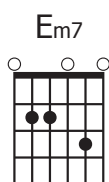

CLOSE

JEREMY RIDDLE & BOB HARTRY

♩=106

Introduction: Em Bm C G

Em Bm C G
I long to know You more rightly

Em Bm C G
I long to see You more clearly

Em Bm C G Em Bm C G
Won't You show me more and more of You

Em Bm C G
No longer to simply see in part

Em Bm C G
The fullness of Your grace, the wonders of Your heart

Em Bm C G Em
May I be so bold and ask of You

(Em) Bm C
May I ask

G Em
Here I am crying, before You I am kneeling

D C
I am filled with desperation to be close to You

G Em
Render the veil of my confusion, all my doubts and disillusion

D
Draw me close and keep me still there

C Em Bm C G Em Bm C G
In awe of You, in awe of You

D D/F# Em
In awe of You, to see more of You

D/F# C
So much more of You, God, I must see more

Em Bm C G Em Bm C G
I must see more

CCLI#4865896

©2007 Mercy/Vineyard Publishing (ASCAP).

Admin. worldwide by Vineyard Music. www.vineyardmusic.com

All Rights Reserved. International Copyright Secured. Used By Permission.

Jeremy Riddle - Full Attention (VM2-118)