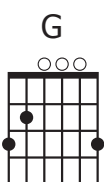

# CLOSE

JEREMY RIDDLE & BOB HARTRY

♩=106

Introduction: Em Bm C G

Em Bm C G  
**I long to know You more rightly**

Em Bm C G  
**I long to see You more clearly**

Em Bm C G Em Bm C G  
**Won't You show me more and more of You**

Em Bm C G  
**No longer to simply see in part**

Em Bm C G  
**The fullness of Your grace, the wonders of Your heart**

Em Bm C G Em  
**May I be so bold and ask of You**

(Em) Bm C  
**May I ask**

G Em  
**Here I am crying, before You I am kneeling**

D C  
**I am filled with desperation to be close to You**

G Em  
**Render the veil of my confusion, all my doubts and disillusion**

D  
**Draw me close and keep me still there**

C Em Bm C G Em Bm C G  
**In awe of You, in awe of You**

D D/F# Em  
**In awe of You, to see more of You**

D/F# C  
**So much more of You, God, I must see more**

Em Bm C G Em Bm C G  
**I must see more**

**CCLI#4865896**

©2007 Mercy/Vineyard Publishing (ASCAP).