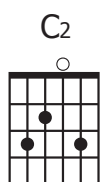

CLOSE

JEREMY RIDDLE & BOB HARTRY

♩=106

Introduction: Em Bm C G

Em Bm C G
I long to know You more rightly

Em Bm C G
I long to see You more clearly

Em Bm C G Em Bm C G
Won't You show me more and more of You

Em Bm C G
No longer to simply see in part

Em Bm C G
The fullness of Your grace, the wonders of Your heart

Em Bm C G Em
May I be so bold and ask of You

(Em) Bm C
May I ask

G Em
Here I am crying, before You I am kneeling

D C
I am filled with desperation to be close to You

G Em
Render the veil of my confusion, all my doubts and disillusion

D
Draw me close and keep me still there

C Em Bm C G Em Bm C G
In awe of You, in awe of You

D D/F# Em
In awe of You, to see more of You

D/F# C
So much more of You, God, I must see more

Em Bm C G Em Bm C G
I must see more

CCLI#4865896

©2007 Mercy/Vineyard Publishing (ASCAP).

Admin. worldwide by Vineyard Music. www.vineyardmusic.com

All Rights Reserved. International Copyright Secured. Used By Permission.

Jeremy Riddle - Full Attention (VM2-118)