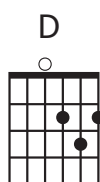

CLOSE

JEREMY RIDDLE & BOB HARTRY

♩=106

Introduction: Em Bm C G

Em Bm C G
I long to know You more rightly

Em Bm C G
I long to see You more clearly

Em Bm C G Em Bm C G
Won't You show me more and more of You

Em Bm C G
No longer to simply see in part

Em Bm C G
The fullness of Your grace, the wonders of Your heart

Em Bm C G Em
May I be so bold and ask of You

(Em) Bm C
May I ask

G Em
Here I am crying, before You I am kneeling

D C
I am filled with desperation to be close to You

G Em
Render the veil of my confusion, all my doubts and disillusion

D
Draw me close and keep me still there

C Em Bm C G Em Bm C G
In awe of You, in awe of You

D D/F# Em
In awe of You, to see more of You

D/F# C
So much more of You, God, I must see more

Em Bm C G Em Bm C G
I must see more

CCLI#4865896

©2007 Mercy/Vineyard Publishing (ASCAP).

Admin. worldwide by Vineyard Music. www.vineyardmusic.com

All Rights Reserved. International Copyright Secured. Used By Permission.

Jeremy Riddle - Full Attention (VM2-118)